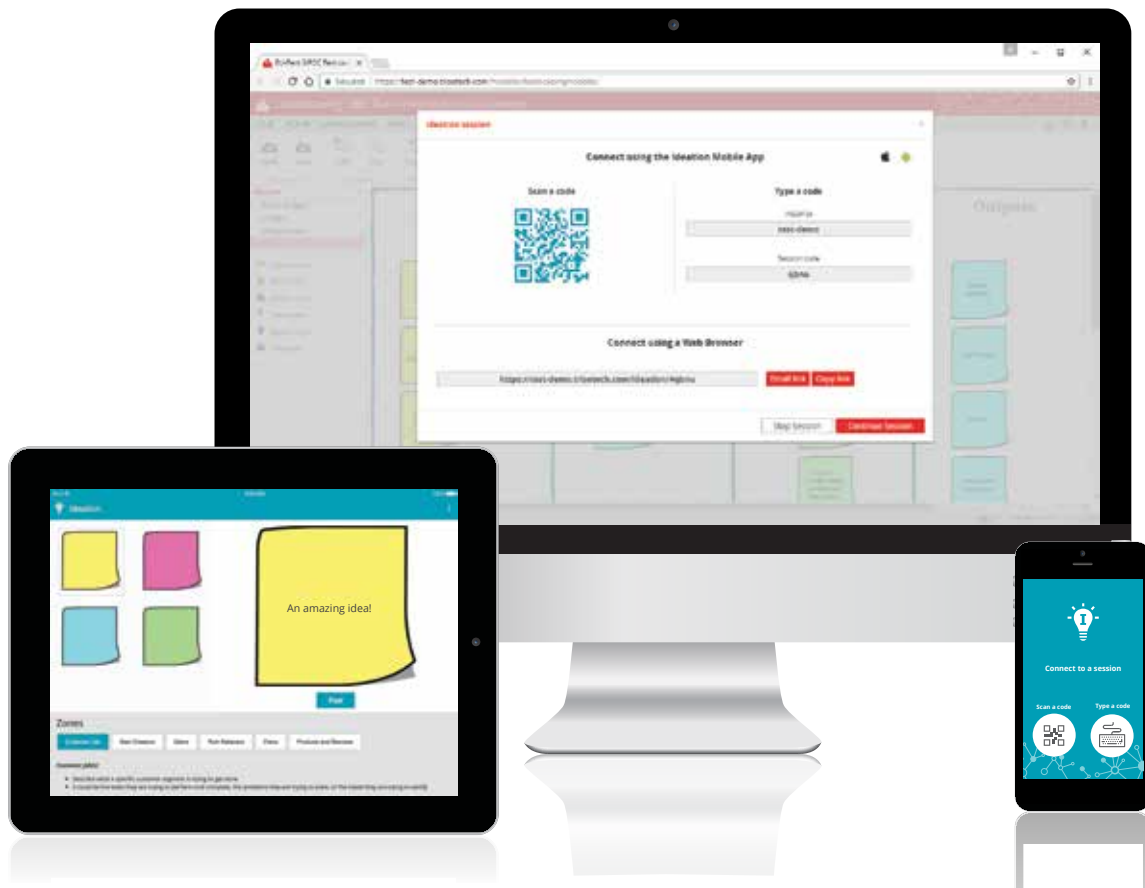

Ideation

The Ideation application enables real-time team contributions of ideas and model elements from team members during work sessions. This crowd-sourcing application is available on any computer or device and can be used in combination to any modeling tool that is part of the Trisotech Digital Enterprise Suite (DES). Simply invite participants to your current modeling work session via a teamwork QR code or short web address. Team members can then immediately contribute to your work in real-time via the Ideation application while you take advantage of the best ideas coming from different participants.

The Ideation application:

- Broadens the scope of ideas beyond individual working sessions
- Increases quality and quantity of work by tapping on crowd knowledge
- Improves speed of consensus by facilitating co-operation
- Increases organizational sense of participation in achieving results

Ideation

Under a DES component Teamwork ribbon, start an Ideation session to get a session identifier, and let participants:

- Quickly connect to the session using auto-generated QR code, session code or URL
- Choose the type of element or idea they want to add to the model
- Choose where in the model they want their idea to be sent
- Get documentation on best practices when using the different zones
- Send the idea to the model without the need of a facilitator

Constant alignment of models is enabled by an intelligent fabric: the Digital Enterprise Graph. Models created in the Digital Enterprise Suite tools and in third-party enterprise architecture and modeling tools, become part of the Digital Enterprise Graph to build a global and unified business context from the bottom up.