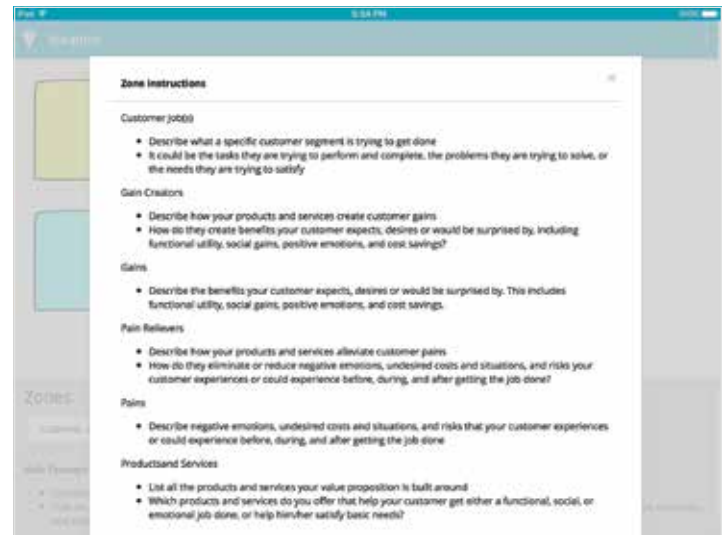

Ideation

The Ideation application enables real-time team contributions of ideas and model elements from team members during work sessions. This crowd-sourcing application is available on any computer or device and can be used in combination to any modeling tool that is part of the Trisotech Digital Enterprise Suite (DES). Simply invite participants to your current modeling work session via a teamwork QR code or short web address. Team members can then immediately contribute to your work in real-time via the Ideation application while you take advantage of the best ideas coming from different participants.

The Ideation application:

- Broadens the scope of ideas beyond individual working sessions
- Increases quality and quantity of work by tapping on crowd knowledge
- Improves speed of consensus by facilitating co-operation
- Increases organizational sense of participation in achieving results

Ideation

Under a DES component Teamwork ribbon, start an Ideation session to get a session identifier, and let participants:

- Quickly connect to the session using auto-generated QR code, session code or URL
- Choose the type of element or idea they want to add to the model
- Choose where in the model they want their idea to be sent
- Get documentation on best practices when using the different zones
- Send the idea to the model without the need of a facilitator

The session leader controlling the main view can now easily move the element, change its type or discard it after it has been reviewed by the other participants.

Google Play and the Google Play logo are trademarks of Google Inc.