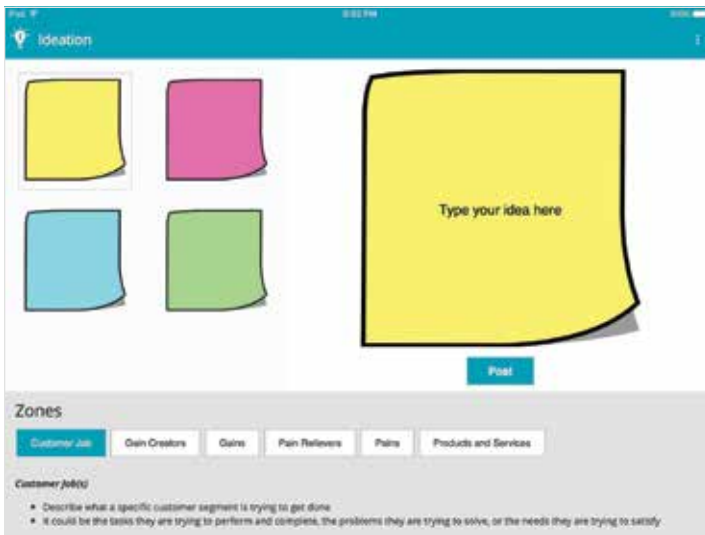

Ideation

The Ideation application enables real-time team contributions of ideas and model elements from team members during work sessions. This crowd-sourcing application is available on any computer or device and can be used in combination to any modeling tool that is part of the Trisotech Digital Enterprise Suite (DES). Simply invite participants to your current modeling work session via a teamwork QR code or short web address. Team members can then immediately contribute to your work in real-time via the Ideation application while you take advantage of the best ideas coming from different participants.

The Ideation application:

- Broadens the scope of ideas beyond individual working sessions
- Increases quality and quantity of work by tapping on crowd knowledge
- Improves speed of consensus by facilitating co-operation
- Increases organizational sense of participation in achieving results

Ideation

Under a DES component Teamwork ribbon, start an Ideation session to get a session identifier, and let participants:

- Quickly connect to the session using auto-generated QR code, session code or URL
- Choose the type of element or idea they want to add to the model
- Choose where in the model they want their idea to be sent
- Get documentation on best practices when using the different zones
- Send the idea to the model without the need of a facilitator

The session leader controlling the main view can now easily move the element, change its type or discard it after it has been reviewed by the other participants.

Google Play and the Google Play logo are trademarks of Google Inc.